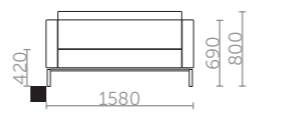

Bel Canto Double