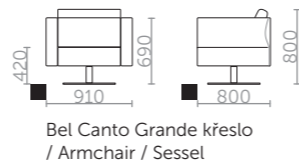

DE Diese luxuriöseste Reihe von Konferenzsitzmöbeln zeichnet sich durch einen hohen Sitzkomfort aus, der einerseits allein durch den Umfang der reich gepolsterten Teile und andererseits durch die konstruktive Struktur der Sitzfläche unter Verwendung von Federn – sog. „Wellenlinien“ garantiert wird. Die nüchternen kubistischen Formen werden durch eine harmonisch geschwungene Linie geformten Furniers gebrochen, die den tragenden Teil der gepolsterten Rückenlehne bildet. Die individuellen Elemente dieser Reihe bilden ein Kompositionssystem mit einer großen Kombinationsmöglichkeit durch die Vervollständigung mit Sessel, Zweisitzer, Dreisitzer und Taburett. Die Anmut dieses Modells kommt am besten in ihrer ledernen Ausführung in Kombination mit einem Gestell aus gebürstetem rostfreiem Stahl zur Geltung. In diesem Fall sind die gepolsterten Armlehnen mit Ziernähten versehen, die die Exklusivität des Modells unterstreichen.