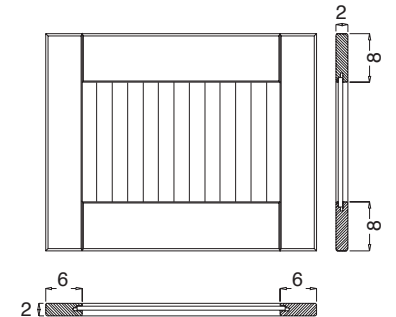

decapato mielato con fresate (opz.625D)
pickled honey with grooved (opt.625D)