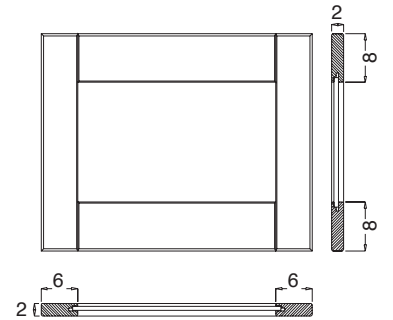

vivian

ante doors

SP. 20 MM TH.20 MM

bianco spazzolato (opz.626)
brushed white (opt.626)