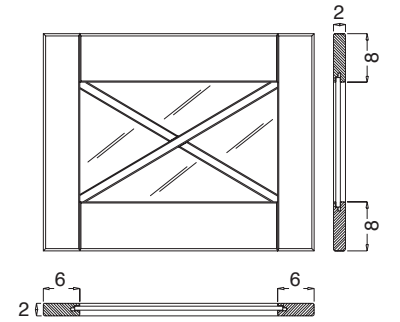

telaio decapato mielato
(opz.625), vetro antico "F"
frame pickled honey
(opt.625), antique glass "F"