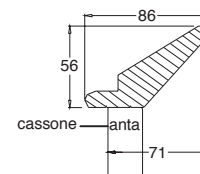

sezione cornice
frame cross-section

top H 4 consigliati in laminato bordo postformato recommended laminate worktops H 4 with post-formed edge

finto marmo bardiglio (opz.390)
fake bardiglio marble (opt.390)

bianco (opz.001)
white (opt.001)

pietra di nanto finitura wraky (opz.812)
nanto stone with wraky finish (opt.812)

nero marquinia lucido (opz.781)
glossy marquinia black (opt.781)

muranello avorio (opz.295)
ivory muranello (opt.295)

tortora finitura plamky (opz.1027)
dove grey with plamky finish (opt.1027)

quarzo cipria finitura wraky (opz.815)
pale pink quartz with wraky finish (opt.815)

travertino beige con stuccature finitura plamky (opz.822)
travertine beige with putty plamky finish (opt.822)