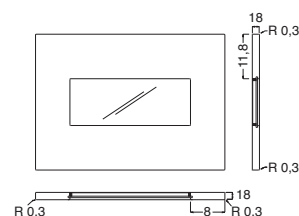

cod. **302** lucida glossy

swing

SP. 18 MM TH. 18 MM

colori ante vetro tinta unita lucidi glass doors glossy solid colours

SP. 18 MM TH. 18 MM

SWING