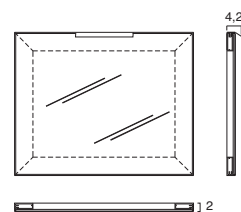

cod. **302**

swing

ante vetro telaio alluminio brill glass doors with brill aluminium frame

SP. 20 MM TH. 20 MM