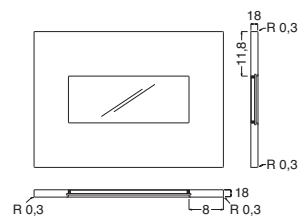

cod. **302** opaca matt

swing

SP. 18 MM TH. 18 MM

colori ante vetro tinta unita opachi glass doors matt solid colours

SP. 18 MM TH. 18 MM