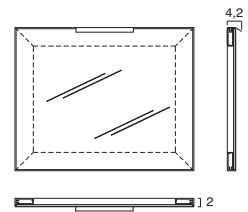

door deep drawer with aluminium frame brill finish, incorporated handle W 160 mm with glossy amber glass (code 723W)

colori vetri lucidi glossy glass colours

bianco neve lucido (opz.710W) glossy snow white	avorio lucido (opz.711W) glossy ivory	ambra lucido (opz.723W) glossy amber	rubino lucido (opz.8152W) glossy ruby	prugna lucido (opz.8632W) glossy plum	cappuccino lucido (opz.7771W) glossy cappuccino
lime lucido (opz.8462W) glossy lime	lillà lucido (opz.719W) glossy lilac	glicine lucido (opz.721W) glossy wisteria	grafite lucido (opz.727W) glossy graphite	rosso chiaro lucido (opz.724W) glossy light red	caffè lucido (opz.888W) glossy coffee
lavanda lucido (opz.9142W) glossy lavender	grigio argento lucido (opz.9542W) glossy silver gray	tortora lucido (opz.8992W) glossy dove gray	nero assoluto lucido (opz.717W) glossy absolute black	mandarino lucido (opz.8156W) glossy mandarin	visone lucido (opz.945W) glossy mink
blu aviazione lucido (opz.8364W) glossy aviation blue	cenere lucido (opz.9548W) glossy ash	titanio lucido (opz.9546W) glossy titan	verde asparago lucido (opz.725W) glossy sparagus green		

colori vetri satinati satin glass colours

bianco neve satinato (opz.730SW) satin snow white	avorio satinato (opz.731SW) satin ivory	ambra satinato (opz.723SW) satin amber	rubino satinato (opz.8151W) satin ruby	prugna satinato (opz.8631W) satin plum	cappuccino satinato (opz.7772W) satin cappuccino
lime satinato (opz.8461W) satin lime	lillà satinato (opz.719SW) satin lilac	glicine satinato (opz.721SW) satin wisteria	grafite satinato (opz.727SW) satin graphite	rosso chiaro satinato (opz.724SW) satin light red	caffè satinato (opz.V887SW) satin coffee
lavanda satinato (opz.9141W) satin lavender	grigio argento satinato (opz.9541W) satin silver gray	tortora satinato (opz.8991W) satin dove gray	nero assoluto satinato (opz.733SW) satin absolute black	mandarino satinato (opz.8155W) satin mandarin	visone satinato (opz.946SW) satin mink
blu aviazione satinato (opz.8363W) satin aviation blue	cenere satinato (opz.9547W) satin ash	titanio satinato (opz.9545W) satin titan	verde asparago satinato (opz.725SW) satin sparagus green