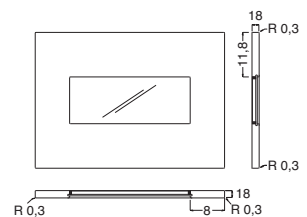

cod. **302** legno wood

swing

SP. 18 MM TH. 18 MM

colori ante vetro legno opachi glass doors matt wood colours

SP. 18 MM TH. 18 MM

SWING